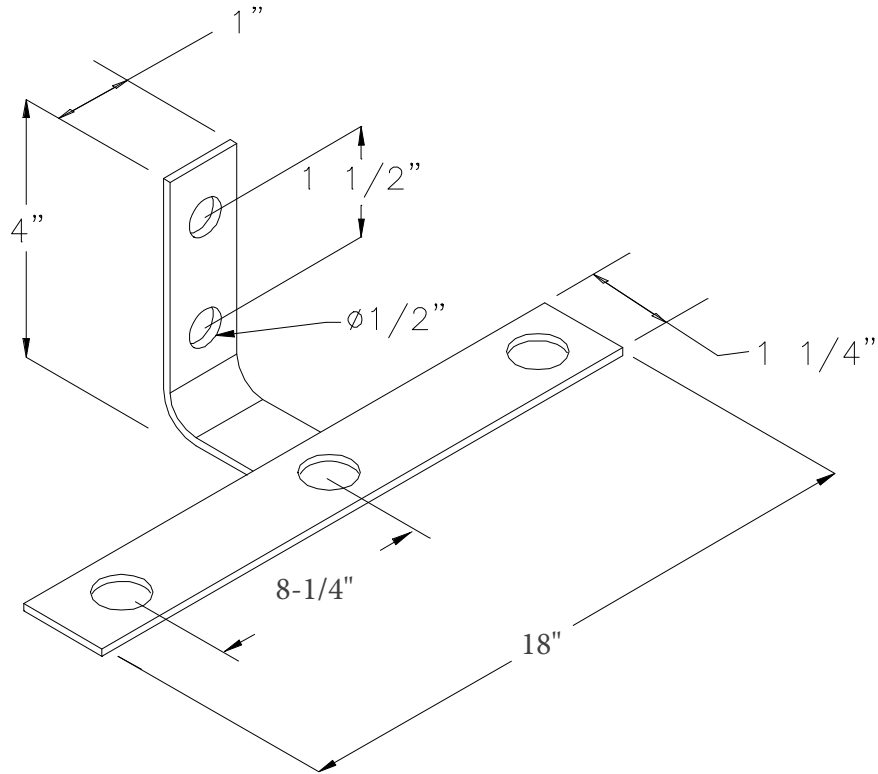

STAINLESS STEEL FLOAT SWITCH MOUNTING BRACKET

Model SSFB-03

INDUSTRIES
TOPP
INCORPORATED

Reference:

Highway 25 North P.O. Box 420
Rochester, IN 46975
Phone: 800/354-4534 Fax: 574/223-6106

Scale: None

Drawn By: *RM*

Appv'd By:

Date:

08-22-13

Reference
No: