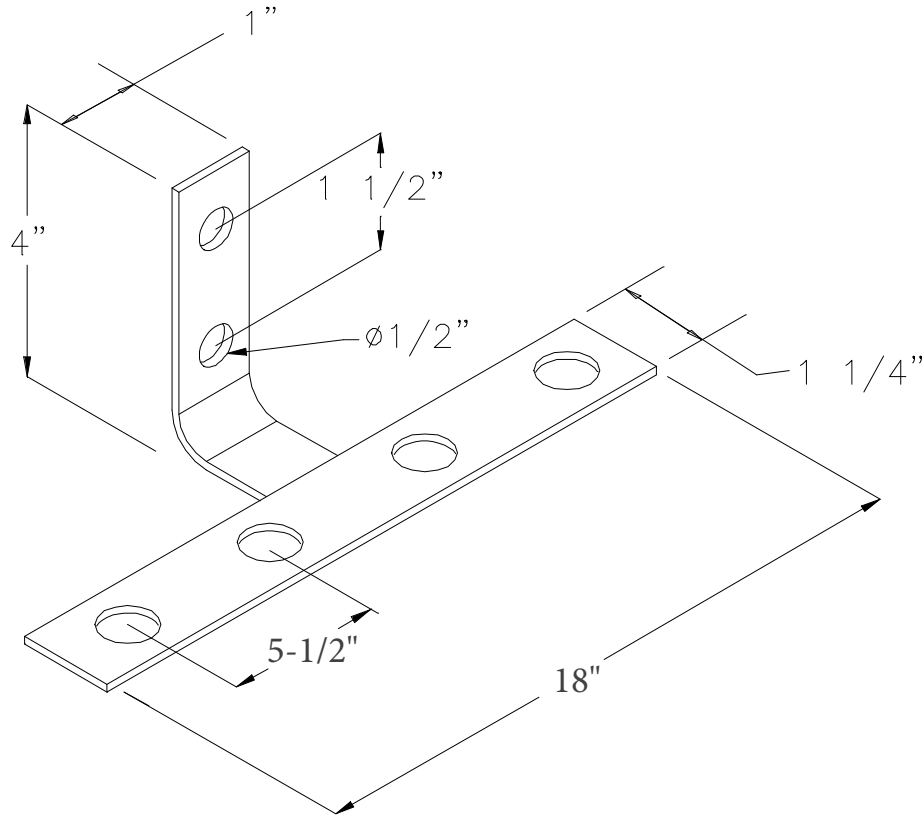

STAINLESS STEEL FLOAT SWITCH MOUNTING BRACKET

Model SSFB-04

INDUSTRIES
TOPP
INCORPORATED

Reference:

Highway 25 North P.O. Box 420
Rochester, IN 46975
Phone: 800/354-4534 Fax: 574/223-6106

Scale: None

Drawn By: RM

Appv'd By:

Date:

08-22-13

Reference
No: