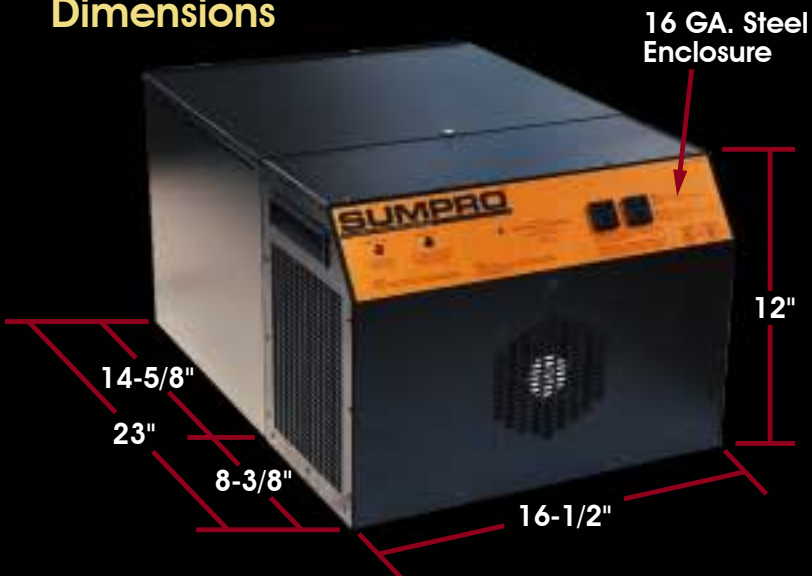

SUMPRO[®]

THE LEADER IN FLOOD CONTROL TECHNOLOGY

The Ultimate Fully-Automatic 115V
Auxiliary Power Source
For Residential
Flood Control

Patent No. 5,508,905

- ⚡ Easy Installation, no modifications or piping changes
- ⚡ Works with any 115V sump pump up to 1/2 H.P.
- ⚡ Powers your existing sump pump in an outage
- ⚡ Microprocessor based system design
- ⚡ Fully automatic charging system
- ⚡ Made in the U.S.A.

Quality Construction Features

A battery back-up that won't leave you in the dark!

SUMPRO is the ultimate, fully-automatic, auxiliary power source that money can buy. SUMPRO is a power converter which allows you to do what you have never been able to do before. The SUMPRO actually takes D.C. battery power and converts it into 115 VAC power (when standard power fails or is not available). This allows you to eliminate those unreliable 12 VDC powered pumps and continue to use your standard 115 VAC pump without any modifications or piping changes.

SUMPRO[®]

Installs in minutes - plug SUMPRO into wall outlet - plug sump pump into SUMPRO - that's all there is to it...

Typical Flood Control Installation

SUMPRO[®]

THE LEADER IN FLOOD CONTROL TECHNOLOGY

Dimensions

Specifications

Model #75

Input: 60Hz., 120 VAC, 12 AMP

Output: 120 VAC, 15 AMP at .80
service factor

Max HP: 1/2

Full one year guarantee

SUMPRO can ship UPS anywhere