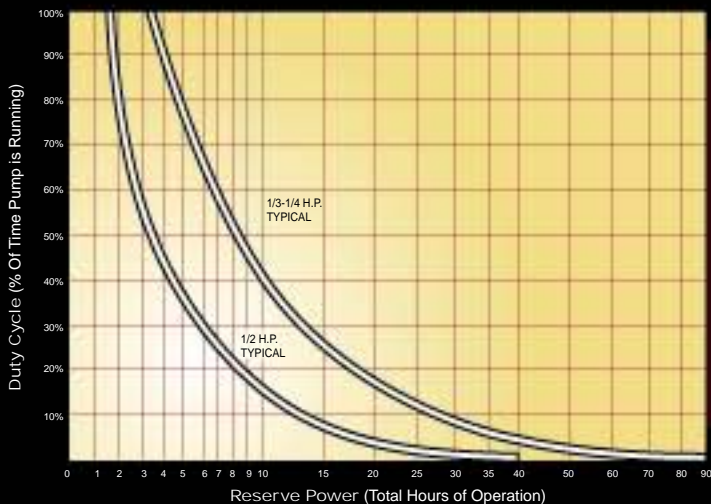

SUMPRO[®]

THE LEADER IN FLOOD CONTROL TECHNOLOGY

The Ultimate Fully-Automatic 115V
Auxiliary Power Source
For Residential
Flood Control

Patent No. 5,508,905

- ⚡ Easy Installation, no modifications or piping changes
- ⚡ Works with any 115V sump pump up to 1/2 H.P.
- ⚡ Powers your existing sump pump in an outage
- ⚡ Microprocessor based system design
- ⚡ Fully automatic charging system
- ⚡ Made in the U.S.A.

Quality Construction Features

A battery back-up that won't leave you in the dark!

SUMPRO is the ultimate, fully-automatic, auxiliary power source that money can buy. SUMPRO is a power converter which allows you to do what you have never been able to do before. The SUMPRO actually takes D.C. battery power and converts it into 115 VAC power (when standard power fails or is not available). This allows you to eliminate those unreliable 12 VDC powered pumps and continue to use your standard 115 VAC pump without any modifications or piping changes.

Dimensions

Specifications

Model #75

Input: 60Hz., 120 VAC, 12 AMP

Output: 120 VAC, 15 AMP at .80
service factor

Max HP: 1/2

Full one year guarantee

SUMPRO can ship UPS anywhere