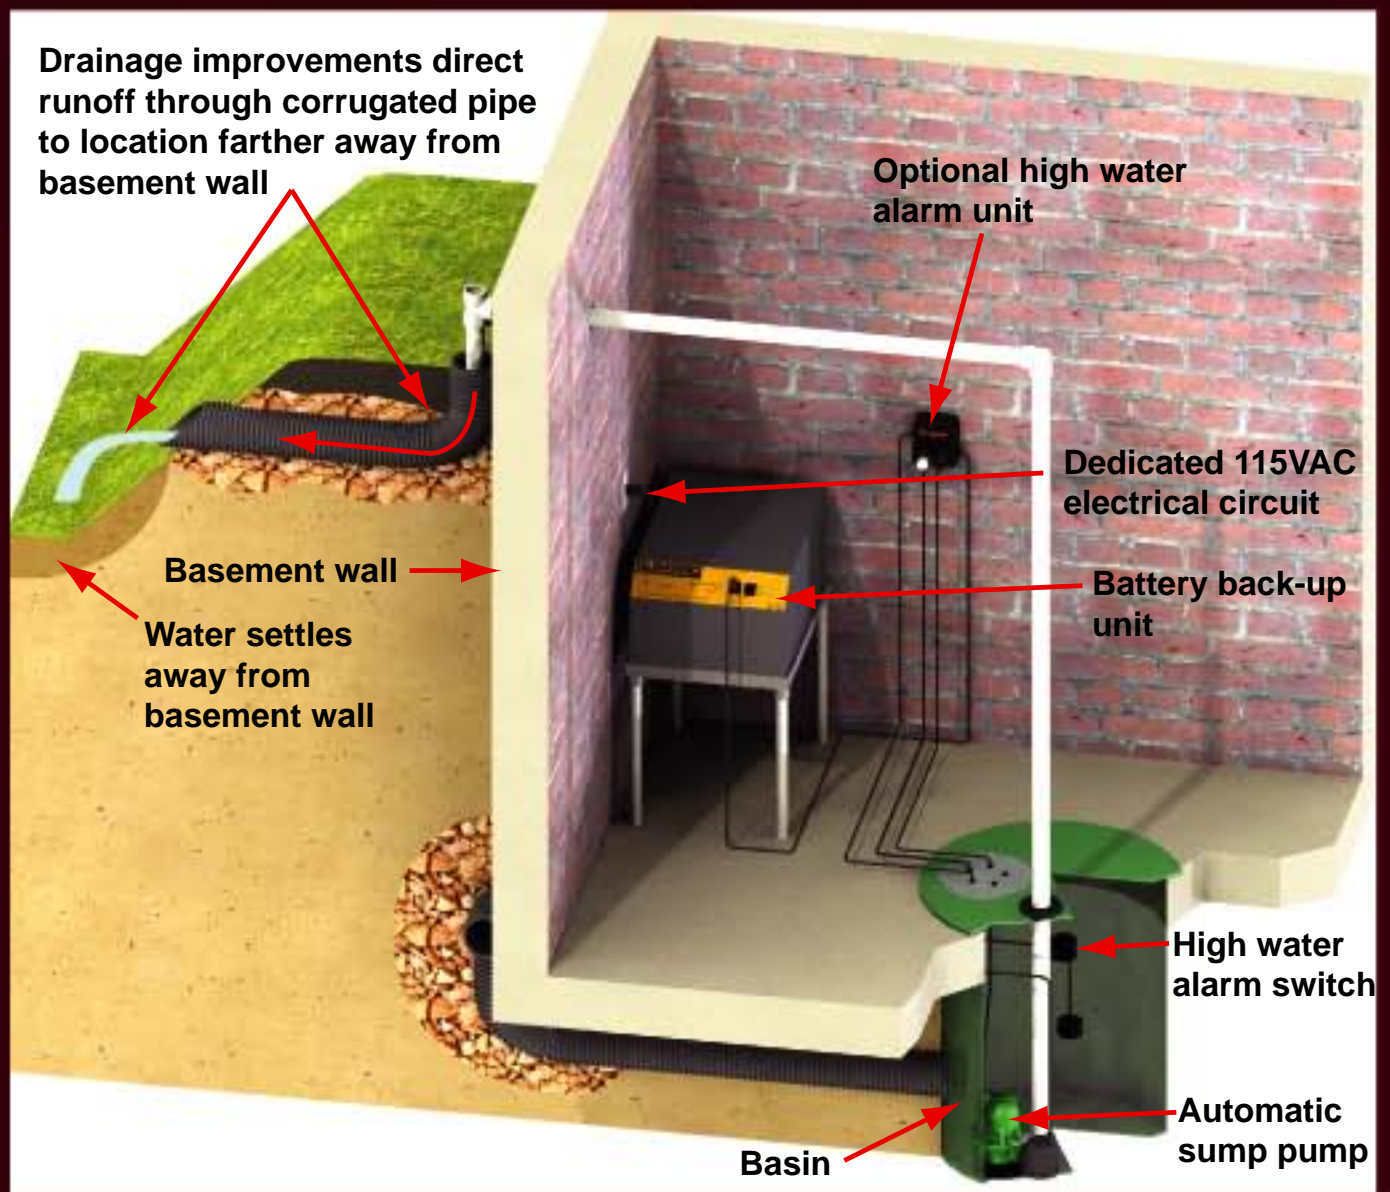

SUMPRO[®]

THE LEADER IN FLOOD CONTROL TECHNOLOGY

The Ultimate Fully-Automatic 115V
Auxiliary Power Source
For Residential
Flood Control

Patent No. 5,508,905

- ⚡ Easy Installation, no modifications or piping changes
- ⚡ Works with any 115V sump pump up to 1/2 H.P.
- ⚡ Powers your existing sump pump in an outage
- ⚡ Microprocessor based system design
- ⚡ Fully automatic charging system
- ⚡ Made in the U.S.A.

Quality Construction Features

A battery back-up that won't leave you in the dark!

SUMPRO is the ultimate, fully-automatic, auxiliary power source that money can buy. SUMPRO is a power converter which allows you to do what you have never been able to do before. The SUMPRO actually takes D.C. battery power and converts it into 115 VAC power (when standard power fails or is not available). This allows you to eliminate those unreliable 12 VDC powered pumps and continue to use your standard 115 VAC pump without any modifications or piping changes.

SUMPRO[®]

Installs in minutes - plug SUMPRO into wall outlet - plug sump pump into SUMPRO - that's all there is to it...

Typical Flood Control Installation

SUMPRO[®]

THE LEADER IN FLOOD CONTROL TECHNOLOGY